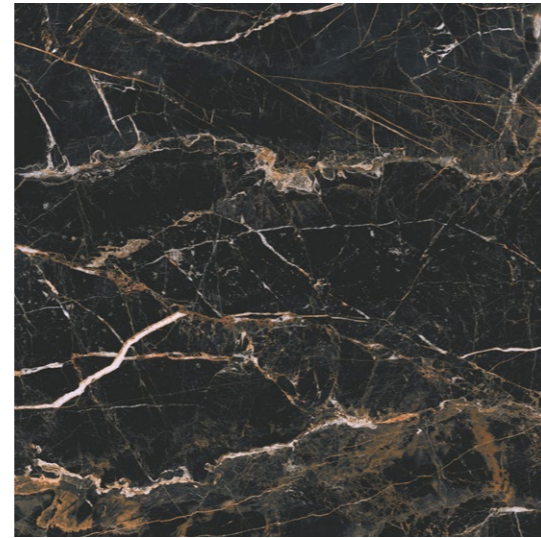

5903313317061

0.31"
8

mosaic

12" × 12"

5903313319638

0.31"

baseboard

3" × 24"

5903313319454

0.31"

24" × 48"