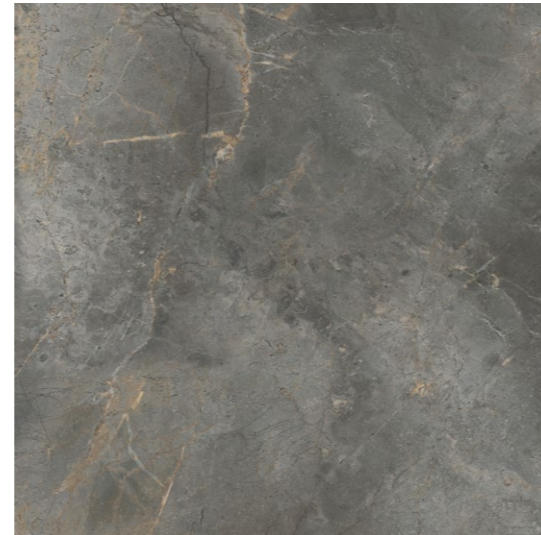

Masterstone

24"×24" | 12"×48" | 24"×48" | 48"×48" | 48"×110"

GRAPHITE – matte

DCOF 0.58 | R9 | PEI ●●●○

48" × 110"

5903313315876

0.24"
 4

48" × 48"