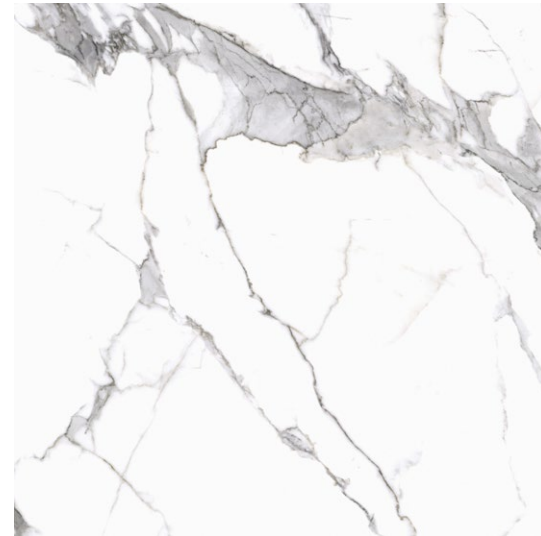

5903313315616

0.31"
12

24" × 48"