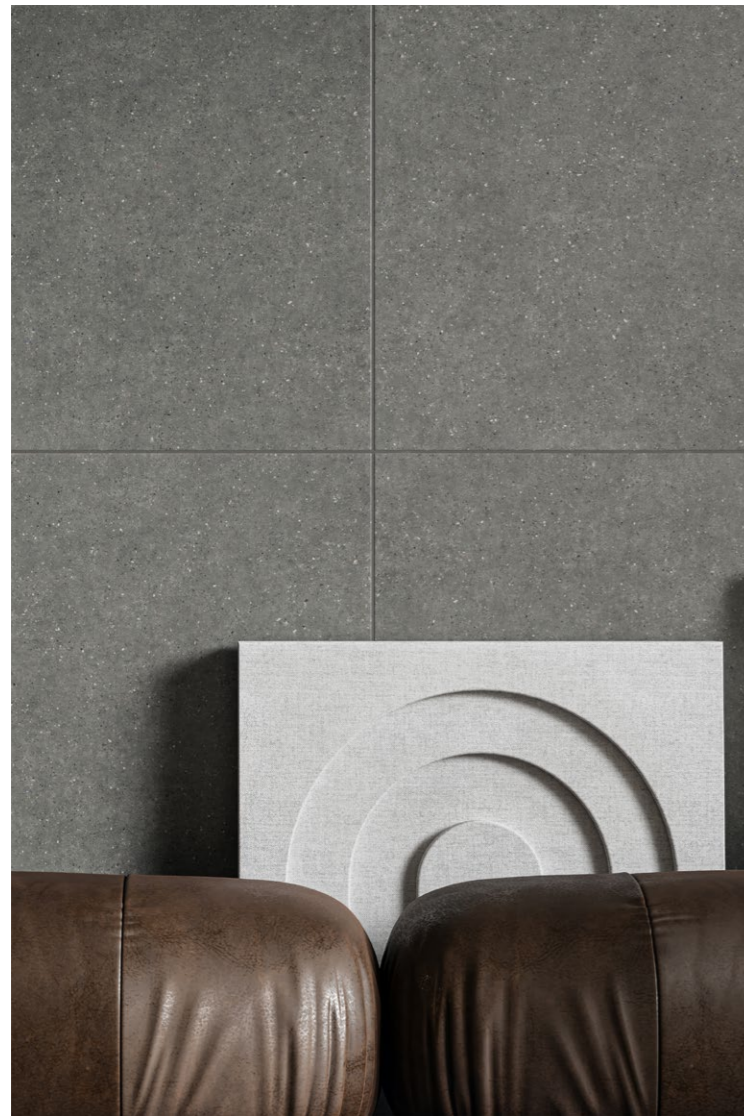

MATT SURFACE

5903313329217

5903313329293

The actual appearance of tiles may differ from that presented in the pictures contained herein.

BALTIMO | COLLECTION

/Baltimo DARK GREY

DIMENSION AND PACKAGING

	Baltimo	
Dimensions [cm / in]	59,7 x 119,7 x 0,8 24" x 48" x 0,31"	59,7 x 59,7 x 0,8 24" x 24" x 0,31"
Pieces in the box	2	4
[m ² / ft ²] in the box	1,43 m ² 15,39 ft ²	1,43 m ² 15,39 ft ²
[m ² / ft ²] / pcs on a pallet	51,48 m ² 554,13 ft ²	45,76 m ² 492,56 ft ²
Boxes on a pallet	36	32
Frost resistance	✓	✓