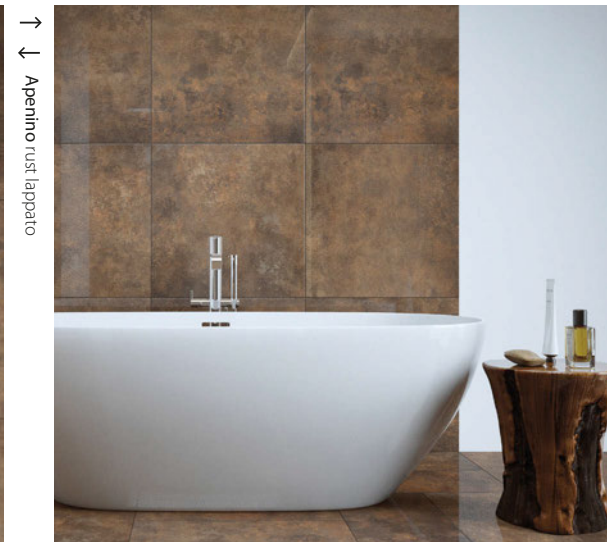

- R9 - non-slip qualities
- 4 - abrasion class
- 15 - number of graphic patterns

Packaging

Dimensions	pieces in the box	m² in the box	packaging weight (kg)
29,7×59,7 cm	8	1,42	28,19
59,7×59,7 cm	4	1,43	27,75
29,7×59,7 cm (step tread)	8	-	26,4
8×59,7 cm (baseboard)	8	-	7,5
29,7×29,7 cm (mosaic)	5	-	9,15