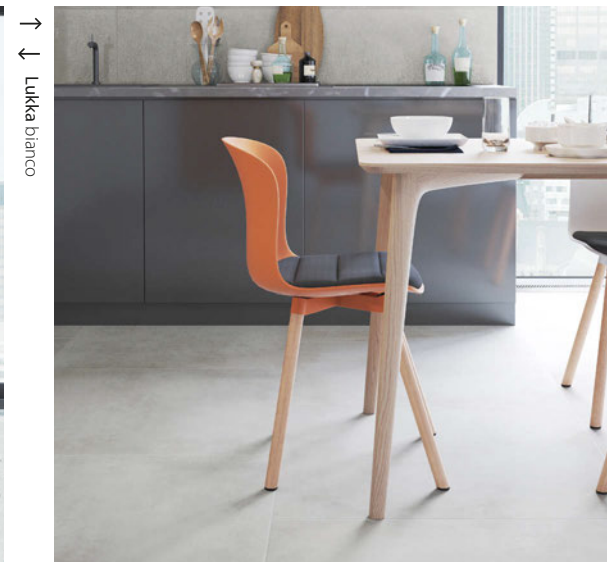

- R9 - non-slip qualities
- 4 - abrasion class
- 10 - variety of graphics

Packaging

Dimensions	pieces in the box	m² in the box	packaging weight (kg)
79,7×79,7 cm	2	1,27	26,2
39,7×79,7 cm	4	1,27	26,2
39,7×79,7 cm (step tread)	4	-	28
8×79,7 cm (baseboard)	8	-	10,5