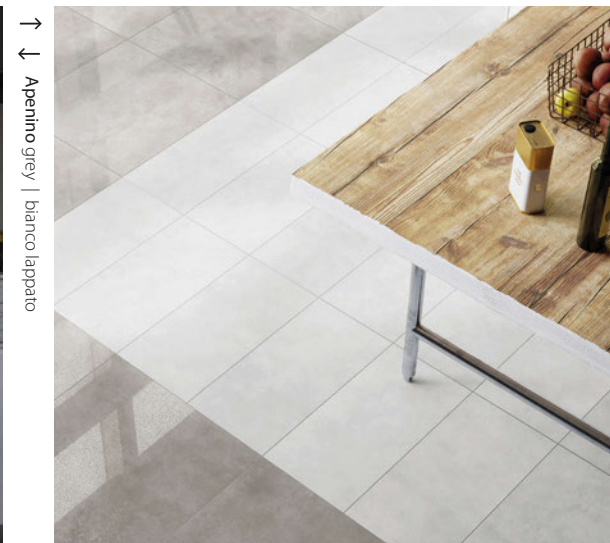

Apenino grey | bianco lappato

- R9 - non-slip qualities
- [4] - abrasion class
- 15 - number of graphic patterns

Packaging

Dimensions	pieces in the box	m² in the box	packaging weight (kg)
29,7×59,7 cm	8	1,42	28,19
59,7×59,7 cm	4	1,43	27,75
29,7×59,7 cm (step tread)	8	-	26,4
8×59,7 cm (baseboard)	8	-	7,5
29,7×29,7 cm (mosaic)	5	-	9,15