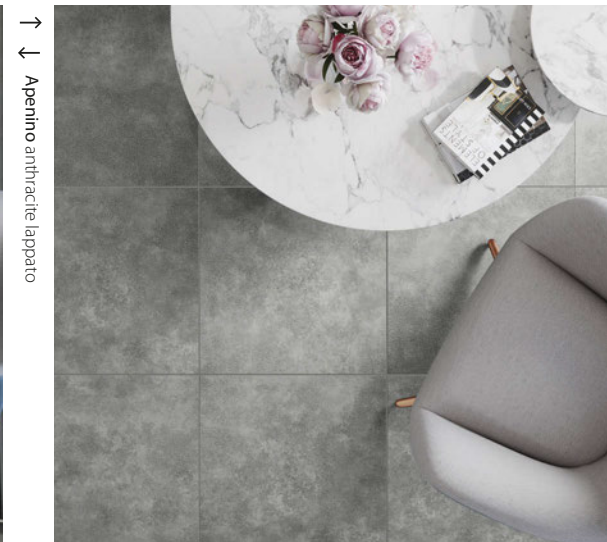

- R9 - non-slip qualities
- [4] - abrasion class
- 15 - number of graphic patterns

Packaging

Dimensions	pieces in the box	m² in the box	packaging weight (kg)
29,7×59,7 cm	8	1,42	28,19
59,7×59,7 cm	4	1,43	27,75
29,7×59,7 cm (step tread)	8	-	26,4
8×59,7 cm (baseboard)	8	-	7,5
29,7×29,7 cm (mosaic)	5	-	9,15