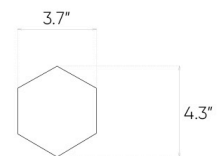

Tonella

Beige

8"x48"

Specification

Catalog code (EAN)	5903313301244
Size	8"x48"
Tile thickness	0.31 in
Technology	Color body
Type of product	Floor tiles, Wall tiles
Application	Bathroom, Kitchen, Living room, Elevation, Terrace and balcony
Surface	Textured
Type of surface	Matte

Ambients

| 12"x12" mosaic

| 11"x13" hexagonal mosaic

Presented mosaic designs from the current collection are available on request! **Check the offer.**

Technical parameters

Packaging

TECHNICAL SPECIFICATION SHEET

DCOF	0.50
Abrasion class	PEI 4
Frost resistance	Yes
Rectified tile	Yes
No. of graphic patterns	24

ft2 in the box	12.49 ft ²
Pieces in the box	5
Box weight	48.33 lb
Boxes on a pallet	48
Pallet weight	2319.26 lb
