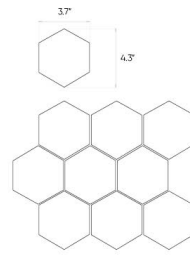

Tassero ▾

Beige

24"x24"

Specification ▾

Catalog code (EAN)	5902510800642
Size	24"x24"
Tile thickness	0.33 in
Technology	Porcelain tile
Type of product	Floor tiles, Wall tiles
Application	Bathroom, Kitchen, Living room, Elevation, Terrace and balcony
Surface	Textured
Type of surface	Matt

Ambients ▾

11"x13" hexagonal mosaic

12"x12" mosaic

12"x12" mosaic

12"x12" mosaic

Presented mosaic designs from the current collection are available on request! **Check the offer.**

Technical parameters ▾

Packaging ▾