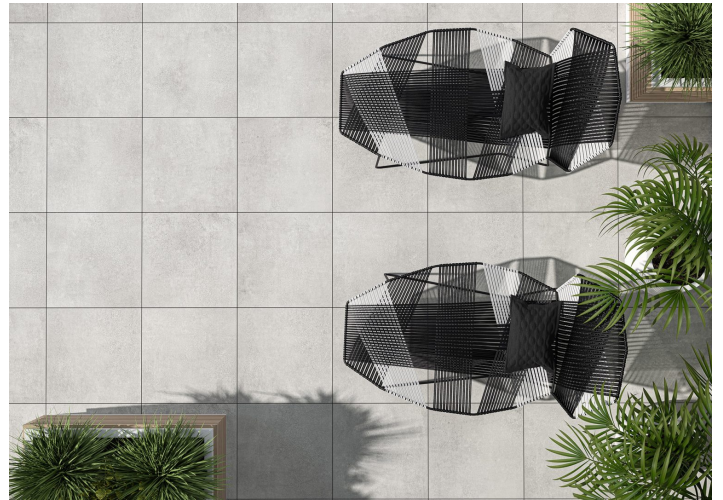

Stratic

Light grey

24"x24"

Specification

Catalog code (EAN)	5900423052066
Size	24"x24"
Tile thickness	0.79 in
Technology	Color body
Type of product	Terrace tiles 0,79"
Application	Terrace and balcony, Garden
Surface	Smooth
Type of surface	Matte

Ambients

Technical parameters

Abrasion class	PEI 5
Frost resistance	Yes
Rectified tile	Yes
No. of graphic patterns	12

Packaging

ft2 in the box	7.64 ft ²
Pieces in the box	2
Box weight	71.21 lb
Boxes on a pallet	32
Pallet weight	1615.99 lb