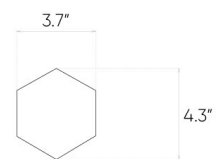

Mattina

Sabbia

12"x12"

Specification

Catalog code (EAN)	5902510806897
Size	12"x12"
Tile thickness	0.39 in
Technology	Porcelain tile
Type of product	Mosaic
Application	Bathroom, Kitchen, Living room
Surface	Textured
Type of surface	Matte

Ambients

| 12"x12" mosaic

| 11"x13" hexagonal mosaic

Presented mosaic designs from the current collection are available on request! **Check the offer.**

Technical parameters

Abrasion class	PEI 4
Frost resistance	Yes
Rectified tile	Yes