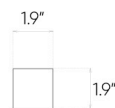

Mattina

Sabbia

12"x12"

Specification

Catalog code (EAN)	5902510806897
Size	12"x12"
Tile thickness	0.39 in
Technology	Porcelain tile
Type of product	Mosaic
Application	Bathroom, Kitchen, Living room
Surface	Textured
Type of surface	Matte

Ambients

| 12"x12" mosaic

| 11"x13" hexagonal mosaic

Presented mosaic designs from the current collection are available on request! **Check the offer.**

Technical parameters

Abrasion class	PEI 4
Frost resistance	Yes
Rectified tile	Yes