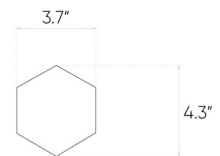

## Mattina

Grigio

12"x12"

### Specification

Catalog code (EAN)	<b>5902510806903</b>
Size	<b>12"x12"</b>
Tile thickness	<b>0.39 in</b>
Technology	<b>Porcelain tile</b>
Type of product	<b>Mosaic</b>
Application	<b>Bathroom, Kitchen, Living room</b>
Surface	<b>Textured</b>
Type of surface	<b>Matte</b>

### Ambients

| 12"x12" mosaic

| 11"x13" hexagonal mosaic

Presented mosaic designs from the current collection are available on request! **Check the offer.**