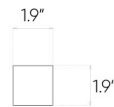

## Mattina

Grigio

12"x12"

### Specification

Catalog code (EAN)	<b>5902510806903</b>
Size	<b>12"x12"</b>
Tile thickness	<b>0.39 in</b>
Technology	<b>Porcelain tile</b>
Type of product	<b>Mosaic</b>
Application	<b>Bathroom, Kitchen, Living room</b>
Surface	<b>Textured</b>
Type of surface	<b>Matte</b>

### Ambients

| 12"x12" mosaic

| 11"x13" hexagonal mosaic

Presented mosaic designs from the current collection are available on request! **Check the offer.**