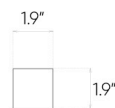

## Mattina

Bianco

12"x12"

### Specification

Catalog code (EAN)	<b>5902510806910</b>
Size	<b>12"x12"</b>
Tile thickness	<b>0.39 in</b>
Technology	<b>Porcelain tile</b>
Type of product	<b>Mosaic</b>
Application	<b>Bathroom, Kitchen, Living room</b>
Surface	<b>Textured</b>
Type of surface	<b>Matte</b>

### Ambients

| 12"x12" mosaic

| 11"x13" hexagonal mosaic

Presented mosaic designs from the current collection are available on request! **Check the offer.**