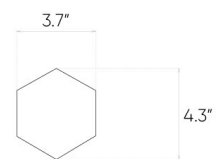

## Mattina

Bianco

12"x12"

### Specification

Catalog code (EAN)	<b>5902510806910</b>
Size	<b>12"x12"</b>
Tile thickness	<b>0.39 in</b>
Technology	<b>Porcelain tile</b>
Type of product	<b>Mosaic</b>
Application	<b>Bathroom, Kitchen, Living room</b>
Surface	<b>Textured</b>
Type of surface	<b>Matte</b>

### Ambients

| 12"x12" mosaic

| 11"x13" hexagonal mosaic

Presented mosaic designs from the current collection are available on request! **Check the offer.**