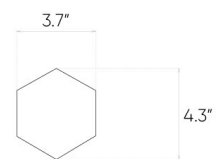

## Mattina

Beige

12"x12"

### Specification

Catalog code (EAN)	<b>5902510806880</b>
Size	<b>12"x12"</b>
Tile thickness	<b>0.39 in</b>
Technology	<b>Porcelain tile</b>
Type of product	<b>Mosaic</b>
Application	<b>Bathroom, Kitchen, Living room</b>
Surface	<b>Textured</b>
Type of surface	<b>Matte</b>

### Ambients

| 12"x12" mosaic

| 11"x13" hexagonal mosaic

Presented mosaic designs from the current collection are available on request! **Check the offer.**