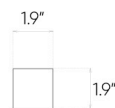

## Mattina

Beige

12"x12"

### Specification

Catalog code (EAN)	<b>5902510806880</b>
Size	<b>12"x12"</b>
Tile thickness	<b>0.39 in</b>
Technology	<b>Porcelain tile</b>
Type of product	<b>Mosaic</b>
Application	<b>Bathroom, Kitchen, Living room</b>
Surface	<b>Textured</b>
Type of surface	<b>Matte</b>

### Ambients

| 12"x12" mosaic

| 11"x13" hexagonal mosaic

Presented mosaic designs from the current collection are available on request! **Check the offer.**