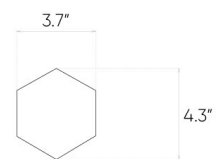

Mattina

Marrone

12"x12"

Specification

Catalog code (EAN)	5902510806927
Size	12"x12"
Tile thickness	0.39 in
Technology	Porcelain tile
Type of product	Mosaic
Application	Bathroom, Kitchen, Living room
Surface	Textured
Type of surface	Matte

Ambients

| 12"x12" mosaic

| 11"x13" hexagonal mosaic

Presented mosaic designs from the current collection are available on request! **Check the offer.**

Technical parameters

Abrasion class	PEI 3
Frost resistance	Yes
Rectified tile	Yes