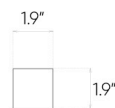

Mattina

Marrone

12"x12"

Specification

Catalog code (EAN)	5902510806927
Size	12"x12"
Tile thickness	0.39 in
Technology	Porcelain tile
Type of product	Mosaic
Application	Bathroom, Kitchen, Living room
Surface	Textured
Type of surface	Matte

Ambients

| 12"x12" mosaic

| 11"x13" hexagonal mosaic

Presented mosaic designs from the current collection are available on request! **Check the offer.**

Technical parameters

Abrasion class	PEI 3
Frost resistance	Yes
Rectified tile	Yes