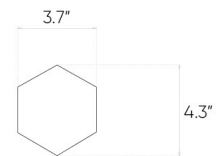

## Acero

Bianco

12"x12"

### Specification

Catalog code (EAN)	<b>5903313303293</b>
Size	<b>12"x12"</b>
Tile thickness	<b>0.31 in</b>
Technology	<b>Color body</b>
Type of product	<b>Mosaic</b>
Application	<b>Bathroom, Kitchen, Living room</b>
Surface	<b>Textured</b>
Type of surface	<b>Matte</b>

### Ambients

| 12"x12" mosaic

| 11"x13" hexagonal mosaic

Presented mosaic designs from the current collection are available on request! **Check the offer.**