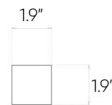

## Acero

Bianco

12"x12"

### Specification

Catalog code (EAN)	<b>5903313303293</b>
Size	<b>12"x12"</b>
Tile thickness	<b>0.31 in</b>
Technology	<b>Color body</b>
Type of product	<b>Mosaic</b>
Application	<b>Bathroom, Kitchen, Living room</b>
Surface	<b>Textured</b>
Type of surface	<b>Matte</b>

### Ambients

| 12"x12" mosaic

| 11"x13" hexagonal mosaic

Presented mosaic designs from the current collection are available on request! **Check the offer.**