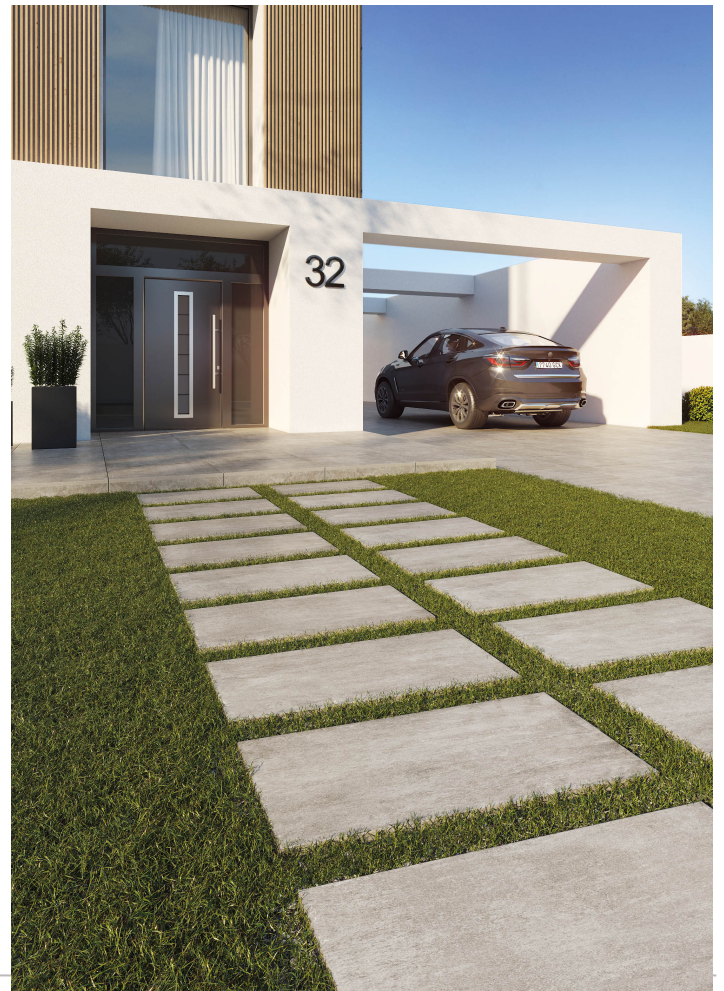

Montego

Desert

32"x32"

Specification

Catalog code (EAN) **5903313301770**

Size **32"x32"**

Technology **Color body**

Type of product **Floor tiles**

Application **Terrace and balcony, Garden**

Surface **Textured**

Type of surface **Matte**

Ambients