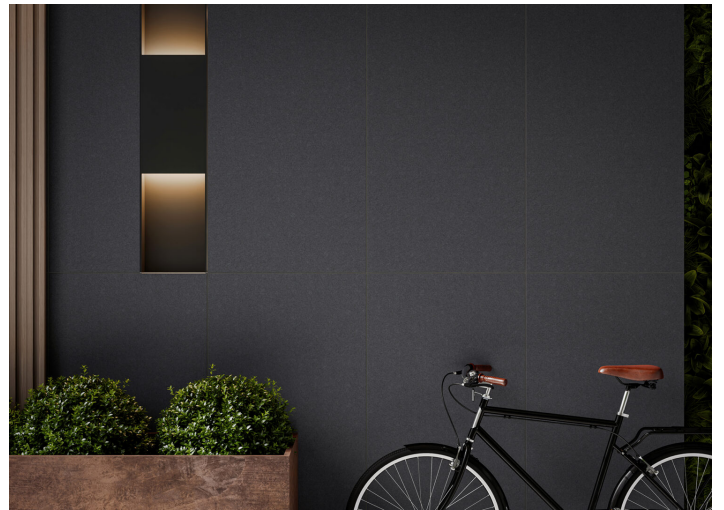

Ambients

Technical parameters

Frost resistance	Yes
Rectified tile	Yes
No. of graphic patterns	1

Packaging

ft2 in the box	15.39 ft²
Pieces in the box	2
Box weight	62.99 lb
Boxes on a pallet	36
Pallet weight	2266.35 lb