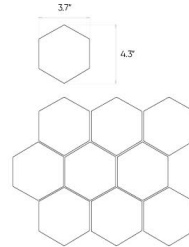

## Masterstone

White

24"x48"

### Specification

Catalog code (EAN)	<b>5903313315470</b>
Size	<b>24"x48"</b>
Tile thickness	<b>0.31 in</b>
Technology	<b>Color body</b>
Type of product	<b>Wall tiles, Floor tiles</b>
Application	<b>Bathroom, Kitchen, Living room, Terrace and balcony</b>
Surface	<b>Smooth</b>
Type of surface	<b>Matte</b>

## Ambients

11"x13" hexagonal mosaic

12"x12" mosaic

12"x12" mosaic

12"x12" mosaic

Presented mosaic designs from the current collection are available on request! **Check the offer.**