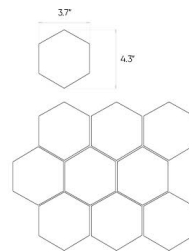

Masterstone

White

48"x110"

Specification

Catalog code (EAN)	5903313315838
Size	48"x110"
Tile thickness	0.24 in
Technology	Color body
Type of product	Wall tiles, Floor tiles
Application	Bathroom, Kitchen, Living room
Surface	Smooth
Type of surface	Matte

Ambients

11"x13" hexagonal mosaic

12"x12" mosaic

12"x12" mosaic

12"x12" mosaic

Presented mosaic designs from the current collection are available on request! **Check the offer.**

Technical parameters

Packaging