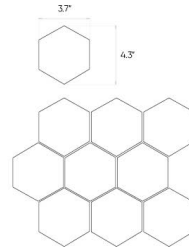

Masterstone

White

48" x 48"

Specification

Catalog code (EAN)	5903313315654
Size	48" x 48"
Tile thickness	0.31 in
Technology	Color body
Type of product	Wall tiles, Floor tiles
Application	Bathroom, Kitchen, Living room, Terrace and balcony
Surface	Smooth
Type of surface	Matte

Ambients

11"x13" hexagonal mosaic

12"x12" mosaic

12"x12" mosaic

12"x12" mosaic

Presented mosaic designs from the current collection are available on request! **Check the offer.**

Technical parameters

Packaging