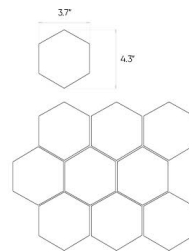

## Masterstone

Graphite

48"x110"

### Specification

Catalog code (EAN)	<b>5903313317603</b>
Size	<b>48"x110"</b>
Tile thickness	<b>0.24 in</b>
Technology	<b>Color body</b>
Type of product	<b>Wall tiles, Floor tiles</b>
Application	<b>Bathroom, Kitchen, Living room</b>
Surface	<b>Smooth</b>
Type of surface	<b>Polished</b>

### Ambients

11"x13" hexagonal mosaic

12"x12" mosaic

12"x12" mosaic

12"x12" mosaic

Presented mosaic designs from the current collection are available on request! **Check the offer.**