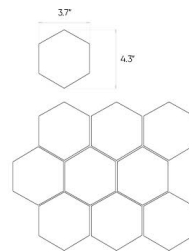

Masterstone

Graphite

12"x12"

Specification

Catalog code (EAN)	5903313319577
Size	12"x12"
Tile thickness	0.31 in
Technology	Color body
Type of product	Mosaic
Application	Bathroom, Kitchen, Living room
Surface	Smooth
Type of surface	Matte

Ambients

11"x13" hexagonal mosaic

12"x12" mosaic

12"x12" mosaic

12"x12" mosaic

Presented mosaic designs from the current collection are available on request! **Check the offer.**

Technical parameters

Abrasion class	PEI 3
Frost resistance	Yes
Rectified tile	Yes