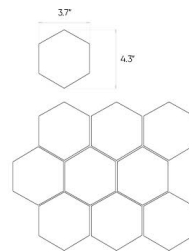

Masterstone

Graphite

24"x48"

Specification

Catalog code (EAN)	5903313315517
Size	24"x48"
Tile thickness	0.31 in
Technology	Color body
Type of product	Wall tiles, Floor tiles
Application	Bathroom, Kitchen, Living room
Surface	Smooth
Type of surface	Matte

Ambients

11"x13" hexagonal mosaic

12"x12" mosaic

12"x12" mosaic

12"x12" mosaic

Presented mosaic designs from the current collection are available on request! **Check the offer.**

Technical parameters

Packaging