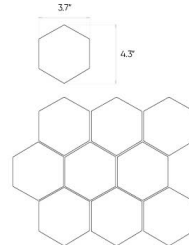

Masterstone

Graphite

48"x110"

Specification

Catalog code (EAN)	5903313315876
Size	48"x110"
Tile thickness	0.24 in
Technology	Color body
Type of product	Wall tiles, Floor tiles
Application	Bathroom, Kitchen, Living room, Terrace and balcony
Surface	Smooth
Type of surface	Matte

Ambients

11"x13" hexagonal mosaic

12"x12" mosaic

12"x12" mosaic

12"x12" mosaic

Presented mosaic designs from the current collection are available on request! **Check the offer.**

Technical parameters

Packaging