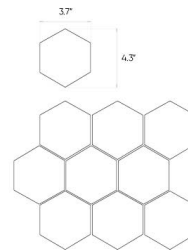

Concrete

Gris

48" x 48"

Specification

Catalog code (EAN)	5903313303804
Size	48" x 48"
Tile thickness	0.31 in
Technology	Color body
Type of product	Floor tiles, Wall tiles
Application	Bathroom, Kitchen, Living room, Elevation, Terrace and balcony
Surface	Smooth
Type of surface	Matte

Ambients

11"x13" hexagonal mosaic

12"x12" mosaic

12"x12" mosaic

12"x12" mosaic

Presented mosaic designs from the current collection are available on request! **Check the offer.**

Technical parameters

Packaging