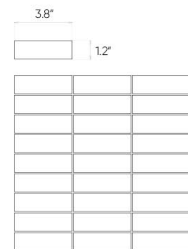

Concrete

Gris

48" x 48"

Specification

Catalog code (EAN)	5903313303804
Size	48" x 48"
Tile thickness	0.31 in
Technology	Color body
Type of product	Floor tiles, Wall tiles
Application	Bathroom, Kitchen, Living room, Elevation, Terrace and balcony
Surface	Smooth
Type of surface	Matte

Ambients

11"x13" hexagonal mosaic

12"x12" mosaic

12"x12" mosaic

12"x12" mosaic

Presented mosaic designs from the current collection are available on request! **Check the offer.**

Technical parameters

Packaging