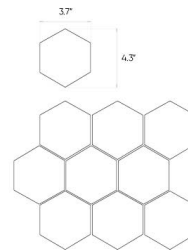

Concrete

Gris

32"x32"

Specification

Catalog code (EAN)	5903313303484
Size	32"x32"
Tile thickness	0.31 in
Technology	Color body
Type of product	Floor tiles, Wall tiles
Application	Bathroom, Kitchen, Living room, Elevation, Terrace and balcony
Surface	Smooth
Type of surface	Matte

Ambients

11"x13" hexagonal mosaic

12"x12" mosaic

12"x12" mosaic

12"x12" mosaic

Presented mosaic designs from the current collection are available on request! **Check the offer.**

Technical parameters

Packaging