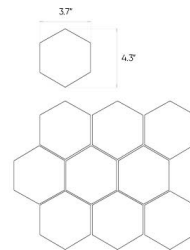

Concrete

Gris

24"x24"

Specification

Catalog code (EAN)	5903313303729
Size	24"x24"
Tile thickness	0.31 in
Technology	Color body
Type of product	Floor tiles, Wall tiles
Application	Bathroom, Kitchen, Living room, Elevation, Terrace and balcony
Surface	Smooth
Type of surface	Matte

Ambients

11"x13" hexagonal mosaic

12"x12" mosaic

12"x12" mosaic

12"x12" mosaic

Presented mosaic designs from the current collection are available on request! **Check the offer.**

Technical parameters

Packaging

TECHNICAL SPECIFICATION SHEET

Abrasion class	PEI 4
Frost resistance	Yes
Rectified tile	Yes
No. of graphic patterns	12

ft2 in the box	15.39 ft ²
Pieces in the box	4
Box weight	59.52 lb
Boxes on a pallet	32
Pallet weight	1951.09 lb
