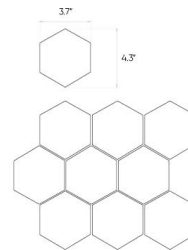

Concrete

Gris

24"x24"

Specification

Catalog code (EAN)	5903313303729
Size	24"x24"
Tile thickness	0.31 in
Technology	Color body
Type of product	Floor tiles, Wall tiles
Application	Bathroom, Kitchen, Living room, Elevation, Terrace and balcony
Surface	Smooth
Type of surface	Matte

Ambients

11"x13" hexagonal mosaic

12"x12" mosaic

12"x12" mosaic

12"x12" mosaic

Presented mosaic designs from the current collection are available on request! **Check the offer.**

Technical parameters

Packaging