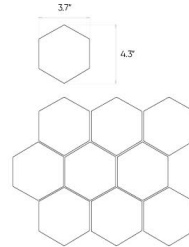

Concrete

Gris

24"x48"

Specification

Catalog code (EAN)	5903313303644
Size	24"x48"
Tile thickness	0.31 in
Technology	Color body
Type of product	Floor tiles, Wall tiles
Application	Bathroom, Kitchen, Living room, Elevation, Terrace and balcony
Surface	Smooth
Type of surface	Matte

Ambients

11"x13" hexagonal mosaic

12"x12" mosaic

12"x12" mosaic

12"x12" mosaic

Presented mosaic designs from the current collection are available on request! **Check the offer.**

Technical parameters

Packaging