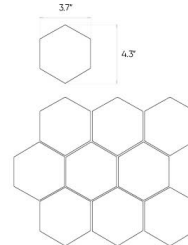

Concrete

Gris

12"x24"

Specification

Catalog code (EAN)	5903313311052
Size	12"x24"
Tile thickness	0.31 in
Technology	Color body
Type of product	Floor tiles, Wall tiles
Application	Bathroom, Kitchen, Living room, Elevation, Terrace and balcony
Surface	Smooth
Type of surface	Matte

Ambients

11"x13" hexagonal mosaic

12"x12" mosaic

12"x12" mosaic

12"x12" mosaic

Presented mosaic designs from the current collection are available on request! **Check the offer.**

Technical parameters

Packaging