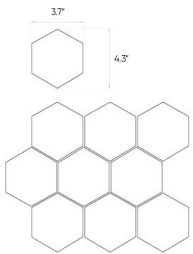

Concrete

Gris

12"x12"

Specification

Catalog code (EAN)	5903313304085
Size	12"x12"
Tile thickness	0.31 in
Technology	Color body
Type of product	Mosaic
Application	Bathroom, Kitchen, Living room
Surface	Smooth
Type of surface	Matte

Ambients

11"x13" hexagonal mosaic

12"x12" mosaic

12"x12" mosaic

12"x12" mosaic

Presented mosaic designs from the current collection are available on request! **Check the offer.**

Technical parameters

Packaging