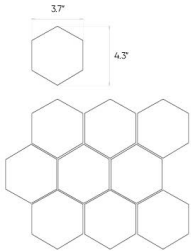

## Concrete

Graphite

12"x12"

### Specification

Catalog code (EAN)	<b>5903313304108</b>
Size	<b>12"x12"</b>
Tile thickness	<b>0.31 in</b>
Technology	<b>Color body</b>
Type of product	<b>Mosaic</b>
Application	<b>Bathroom, Kitchen, Living room</b>
Surface	<b>Smooth</b>
Type of surface	<b>Matte</b>

## Ambients

11"x13" hexagonal mosaic

12"x12" mosaic

12"x12" mosaic

12"x12" mosaic

Presented mosaic designs from the current collection are available on request! **Check the offer.**