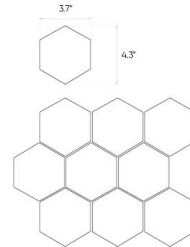

## Concrete

Graphite

48" x 48"

### Specification

Catalog code (EAN)	<b>5903313303828</b>
Size	<b>48" x 48"</b>
Tile thickness	<b>0.31 in</b>
Technology	<b>Color body</b>
Type of product	<b>Floor tiles, Wall tiles</b>
Application	<b>Bathroom, Kitchen, Living room, Elevation, Terrace and balcony</b>
Surface	<b>Smooth</b>
Type of surface	<b>Matte</b>

### Ambients

11"x13" hexagonal mosaic

12"x12" mosaic

12"x12" mosaic

12"x12" mosaic

Presented mosaic designs from the current collection are available on request! **Check the offer.**