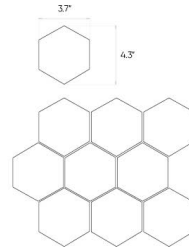

Concrete

Beige

48" x 48"

Specification

Catalog code (EAN)	5903313303866
Size	48" x 48"
Tile thickness	0.31 in
Technology	Color body
Type of product	Floor tiles, Wall tiles
Application	Bathroom, Kitchen, Living room, Elevation, Terrace and balcony
Surface	Smooth
Type of surface	Matte

Ambients

11"x13" hexagonal mosaic

12"x12" mosaic

12"x12" mosaic

12"x12" mosaic

Presented mosaic designs from the current collection are available on request! **Check the offer.**

Technical parameters

Packaging