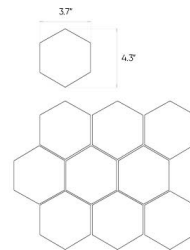

Concrete

Anthracite

24"x24"

Specification

Catalog code (EAN)	5903313303767
Size	24"x24"
Tile thickness	0.31 in
Technology	Color body
Type of product	Floor tiles, Wall tiles
Application	Bathroom, Kitchen, Living room, Elevation, Terrace and balcony
Surface	Smooth
Type of surface	Matte

Ambients

11"x13" hexagonal mosaic

12"x12" mosaic

12"x12" mosaic

12"x12" mosaic

Presented mosaic designs from the current collection are available on request! **Check the offer.**

Technical parameters

Packaging