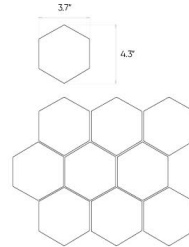

Concrete

Anthracite

24"x48"

Specification

Catalog code (EAN)	5903313303682
Size	24"x48"
Tile thickness	0.31 in
Technology	Color body
Type of product	Floor tiles, Wall tiles
Application	Bathroom, Kitchen, Living room, Elevation, Terrace and balcony
Surface	Smooth
Type of surface	Matte

Ambients

11"x13" hexagonal mosaic

12"x12" mosaic

12"x12" mosaic

12"x12" mosaic

Presented mosaic designs from the current collection are available on request! **Check the offer.**

Technical parameters

Packaging