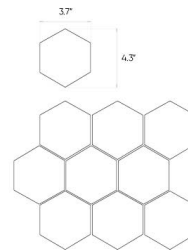

Concrete

Anthracite

48" x 48"

Specification

Catalog code (EAN)	5903313303842
Size	48" x 48"
Tile thickness	0.31 in
Technology	Color body
Type of product	Floor tiles, Wall tiles
Application	Bathroom, Kitchen, Living room, Elevation, Terrace and balcony
Surface	Smooth
Type of surface	Matte

Ambients

11"x13" hexagonal mosaic

12"x12" mosaic

12"x12" mosaic

12"x12" mosaic

Presented mosaic designs from the current collection are available on request! **Check the offer.**

Technical parameters

Packaging