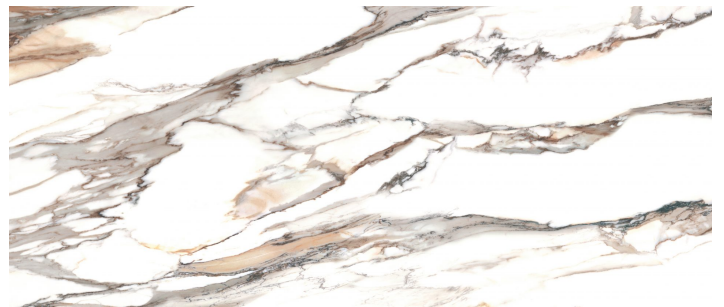

Ambients

Technical parameters

Abrasion class	PEI 4
Frost resistance	Yes
Rectified tile	Yes
No. of graphic patterns	8

Packaging

ft2 in the box	36.06 ft²
Pieces in the box	1
Box weight	118.26 lb
Boxes on a pallet	25
Pallet weight	2956.40 lb