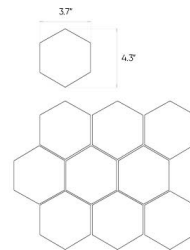

Bestone

Dark grey

24"x24"

Specification

Catalog code (EAN)	5902510804008
Size	24"x24"
Tile thickness	0.33 in
Technology	Porcelain tile
Type of product	Wall tiles, Floor tiles
Application	Living room, Kitchen, Bathroom, Terrace and balcony
Surface	Smooth
Type of surface	Matte

Ambients

11"x13" hexagonal mosaic

12"x12" mosaic

12"x12" mosaic

12"x12" mosaic

Presented mosaic designs from the current collection are available on request! **Check the offer.**

Technical parameters

Packaging