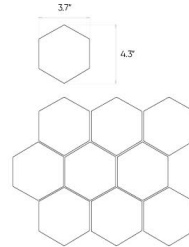

## Batista

Steel

24"x48"

### Specification

Catalog code (EAN)	<b>5903313318877</b>
Size	<b>24"x48"</b>
Tile thickness	<b>0.31 in</b>
Technology	<b>Porcelain tile</b>
Type of product	<b>Floor tiles, Wall tiles</b>
Application	<b>Bathroom, Kitchen, Living room, Elevation, Terrace and balcony</b>
Surface	<b>Smooth</b>
Type of surface	<b>Matte</b>

## Ambients

11"x13" hexagonal mosaic

12"x12" mosaic

12"x12" mosaic

12"x12" mosaic

Presented mosaic designs from the current collection are available on request! **Check the offer.**