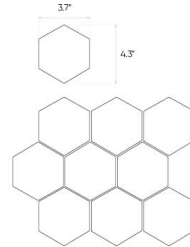

Batista

Steel

12"x24"

Specification

Catalog code (EAN)	5902510800932
Size	12"x24"
Tile thickness	0.31 in
Technology	Porcelain tile
Type of product	Floor tiles, Wall tiles
Application	Bathroom, Kitchen, Living room, Elevation, Terrace and balcony
Surface	Smooth
Type of surface	Matte

Ambients

11"x13" hexagonal mosaic

12"x12" mosaic

12"x12" mosaic

12"x12" mosaic

Presented mosaic designs from the current collection are available on request! **Check the offer.**

Technical parameters

Packaging