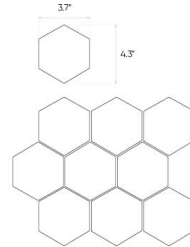

Batista

Marengo

12"x24"

Specification

Catalog code (EAN)	5903313316675
Size	12"x24"
Tile thickness	0.31 in
Technology	Porcelain tile
Type of product	Floor tiles, Wall tiles
Application	Bathroom, Kitchen, Living room, Elevation, Terrace and balcony
Surface	Smooth
Type of surface	Matte

Ambients

11"x13" hexagonal mosaic

12"x12" mosaic

12"x12" mosaic

12"x12" mosaic

Presented mosaic designs from the current collection are available on request! **Check the offer.**

Technical parameters

Packaging