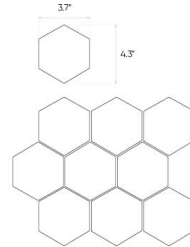

Batista

Marengo

24"x48"

Specification

Catalog code (EAN)	5903313318853
Size	24"x48"
Tile thickness	0.31 in
Technology	Porcelain tile
Type of product	Floor tiles, Wall tiles
Application	Bathroom, Kitchen, Living room, Elevation, Terrace and balcony
Surface	Smooth
Type of surface	Matte

Ambients

11"x13" hexagonal mosaic

12"x12" mosaic

12"x12" mosaic

12"x12" mosaic

Presented mosaic designs from the current collection are available on request! **Check the offer.**

Technical parameters

Packaging