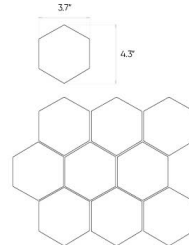

Batista

Dust

12"x24"

Specification

Catalog code (EAN)	5902510800956
Size	12"x24"
Tile thickness	0.31 in
Technology	Porcelain tile
Type of product	Floor tiles, Wall tiles
Application	Bathroom, Kitchen, Living room, Elevation, Terrace and balcony
Surface	Smooth
Type of surface	Matte

Ambients

11"x13" hexagonal mosaic

12"x12" mosaic

12"x12" mosaic

12"x12" mosaic

Presented mosaic designs from the current collection are available on request! **Check the offer.**

Technical parameters

Packaging