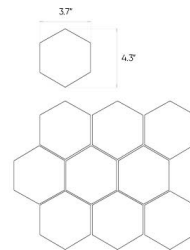

Ash

Black

24"x24"

Specification

Catalog code (EAN)	5903313307994
Size	24"x24"
Tile thickness	0.31 in
Technology	Color body
Type of product	Floor tiles, Wall tiles
Application	Bathroom, Kitchen, Living room, Elevation, Terrace and balcony
Surface	Textured
Type of surface	Matte

Ambients

11"x13" hexagonal mosaic

12"x12" mosaic

12"x12" mosaic

12"x12" mosaic

Presented mosaic designs from the current collection are available on request! **Check the offer.**

Technical parameters

Packaging