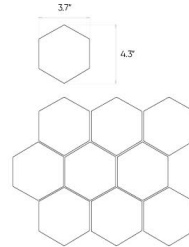

Ash

Black

24"x48"

Specification

Catalog code (EAN)	5903313307895
Size	24"x48"
Tile thickness	0.31 in
Technology	Color body
Type of product	Floor tiles, Wall tiles
Application	Bathroom, Kitchen, Living room, Elevation, Terrace and balcony
Surface	Textured
Type of surface	Matte

Ambients

11"x13" hexagonal mosaic

12"x12" mosaic

12"x12" mosaic

12"x12" mosaic

Presented mosaic designs from the current collection are available on request! **Check the offer.**

Technical parameters

Packaging