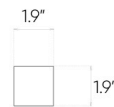

## Arbaro

Oro

8"x48"

### Specification

Catalog code (EAN)	<b>5901779378862</b>
Size	<b>8"x48"</b>
Tile thickness	<b>0.39 in</b>
Technology	<b>Porcelain tile</b>
Type of product	<b>Floor tiles, Wall tiles</b>
Application	<b>Living room, Kitchen, Bathroom, Terrace and balcony</b>
Surface	<b>Textured</b>
Type of surface	<b>Matte</b>

## Ambients

| 12"x12" mosaic

| 11"x13" hexagonal mosaic

Presented mosaic designs from the current collection are available on request! **Check the offer.**