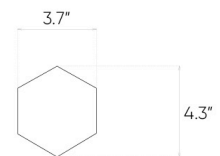

## Arbaro

Oro

8"x48"

### Specification

Catalog code (EAN)	<b>5901779378862</b>
Size	<b>8"x48"</b>
Tile thickness	<b>0.39 in</b>
Technology	<b>Porcelain tile</b>
Type of product	<b>Floor tiles, Wall tiles</b>
Application	<b>Living room, Kitchen, Bathroom, Terrace and balcony</b>
Surface	<b>Textured</b>
Type of surface	<b>Matte</b>

## Ambients

| 12"x12" mosaic

| 11"x13" hexagonal mosaic

Presented mosaic designs from the current collection are available on request! **Check the offer.**