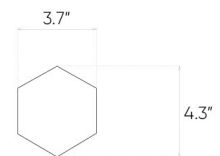

Arbaro

Nugat

8"x48"

Specification

Catalog code (EAN)	5901779379562
Size	8"x48"
Tile thickness	0.39 in
Technology	Porcelain tile
Type of product	Floor tiles, Wall tiles
Application	Living room, Kitchen, Bathroom, Terrace and balcony
Surface	Textured
Type of surface	Matte

Ambients

| 12"x12" mosaic

| 11"x13" hexagonal mosaic

Presented mosaic designs from the current collection are available on request! **Check the offer.**

Technical parameters

Packaging

TECHNICAL SPECIFICATION SHEET

Abrasion class **PEI 4**
Frost resistance **Yes**
Rectified tile **Yes**

ft2 in the box	14.96 ft ²
Pieces in the box	6
Box weight	67.46 lb
Boxes on a pallet	36
Pallet weight	2429.49 lb
