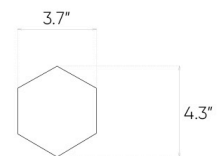

## Arbaro

Grey

8"x48"

### Specification

Catalog code (EAN)	<b>5901779378886</b>
Size	<b>8"x48"</b>
Tile thickness	<b>0.39 in</b>
Technology	<b>Porcelain tile</b>
Type of product	<b>Floor tiles, Wall tiles</b>
Application	<b>Living room, Kitchen, Bathroom, Terrace and balcony</b>
Surface	<b>Textured</b>
Type of surface	<b>Matte</b>

## Ambients

| 12"x12" mosaic

| 11"x13" hexagonal mosaic

Presented mosaic designs from the current collection are available on request! **Check the offer.**