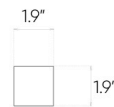

## Arbaro

Grey

8"x48"

### Specification

Catalog code (EAN)	<b>5901779378886</b>
Size	<b>8"x48"</b>
Tile thickness	<b>0.39 in</b>
Technology	<b>Porcelain tile</b>
Type of product	<b>Floor tiles, Wall tiles</b>
Application	<b>Living room, Kitchen, Bathroom, Terrace and balcony</b>
Surface	<b>Textured</b>
Type of surface	<b>Matte</b>

## Ambients

| 12"x12" mosaic

| 11"x13" hexagonal mosaic

Presented mosaic designs from the current collection are available on request! **Check the offer.**