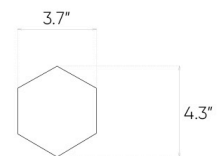

Arbaro

Desert

8"x48"

Specification

Catalog code (EAN)	5901779379548
Size	8"x48"
Tile thickness	0.39 in
Technology	Porcelain tile
Type of product	Floor tiles, Wall tiles
Application	Living room, Kitchen, Bathroom, Terrace and balcony
Surface	Textured
Type of surface	Matte

Ambients

| 12"x12" mosaic

| 11"x13" hexagonal mosaic

Presented mosaic designs from the current collection are available on request! **Check the offer.**

Technical parameters

Packaging

TECHNICAL SPECIFICATION SHEET

Abrasion class **PEI 4**
Frost resistance **Yes**
Rectified tile **Yes**

ft2 in the box	14.96 ft ²
Pieces in the box	6
Box weight	67.46 lb
Boxes on a pallet	36
Pallet weight	2429.49 lb
