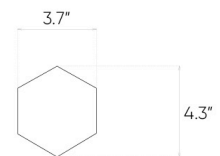

Arbaro

Brown

8"x48"

Specification

Catalog code (EAN)	5901779379586
Size	8"x48"
Tile thickness	0.39 in
Technology	Porcelain tile
Type of product	Wall tiles, Floor tiles
Application	Living room, Kitchen, Bathroom, Terrace and balcony, Elevation
Surface	Textured
Type of surface	Matte

Ambients

| 12"x12" mosaic

| 11"x13" hexagonal mosaic

Presented mosaic designs from the current collection are available on request! **Check the offer.**

Technical parameters

Packaging

TECHNICAL SPECIFICATION SHEET

Abrasion class **PEI 3**
Frost resistance **Yes**
Rectified tile **Yes**

ft2 in the box	14.96 ft ²
Pieces in the box	6
Box weight	67.46 lb
Boxes on a pallet	36
Pallet weight	2429.49 lb
